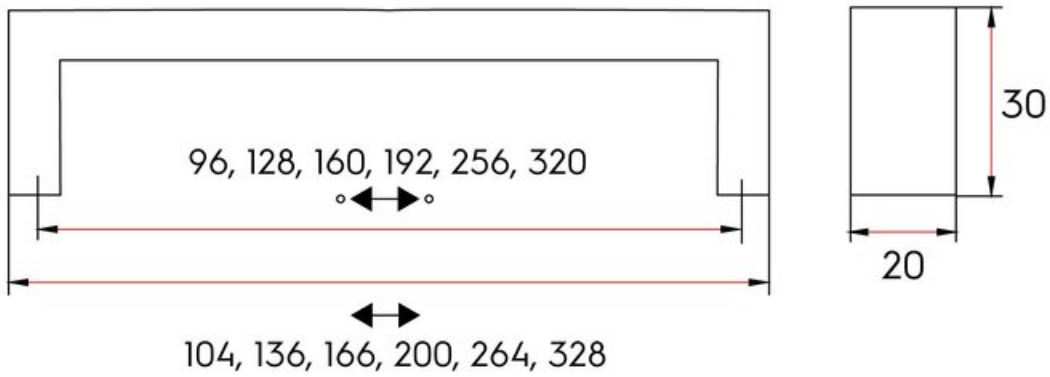

Technical Documents

View this product online at <https://marathonhardware.com/pd/9351-320-PC>