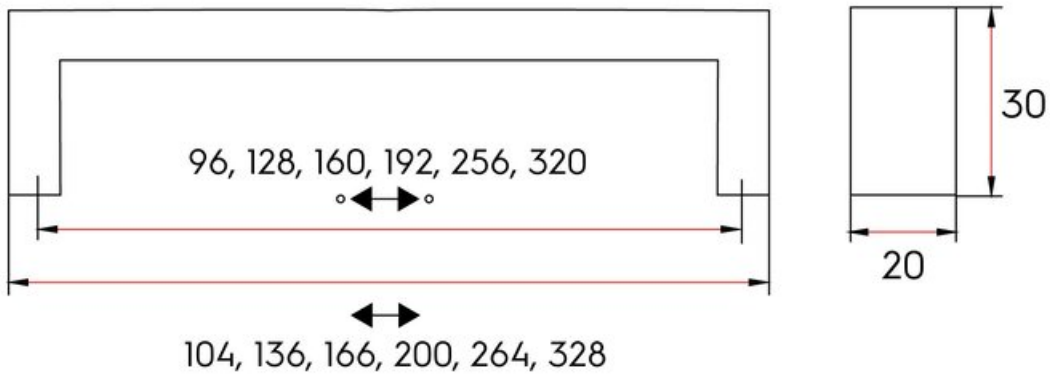

Technical Documents

View this product online at <https://marathonhardware.com/pd/9351-96-DBK>