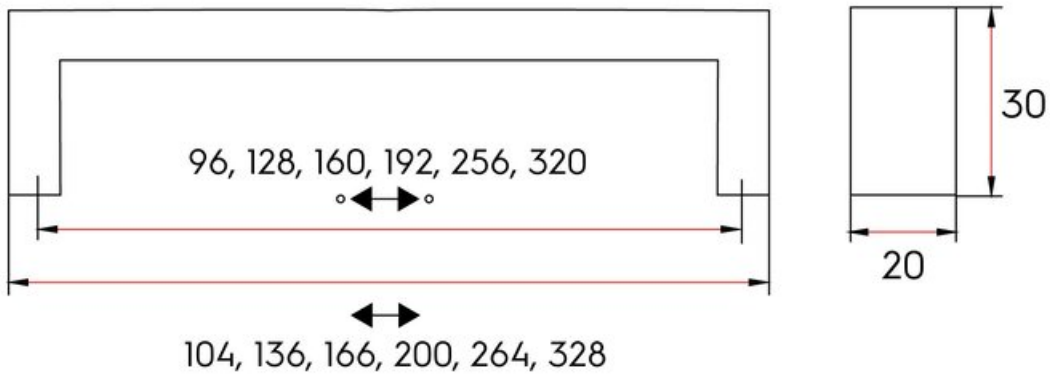

Technical Documents

View this product online at <https://marathonhardware.com/pd/9351-96-GCH>