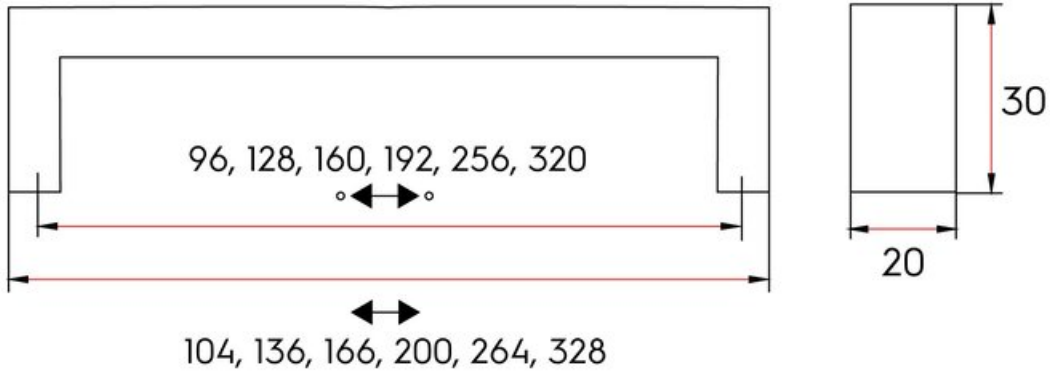

Technical Documents

View this product online at <https://marathonhardware.com/pd/9351-96-PC>