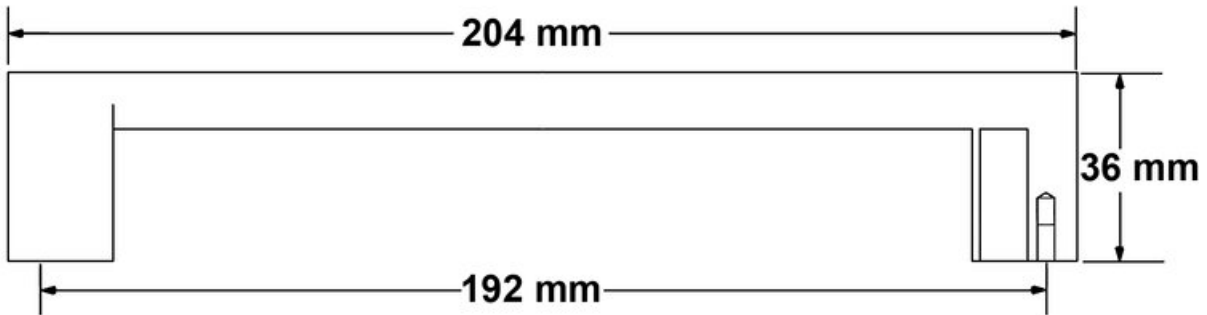

Technical Documents

View this product online at <https://marathonhardware.com/pd/9352-192-BSN>