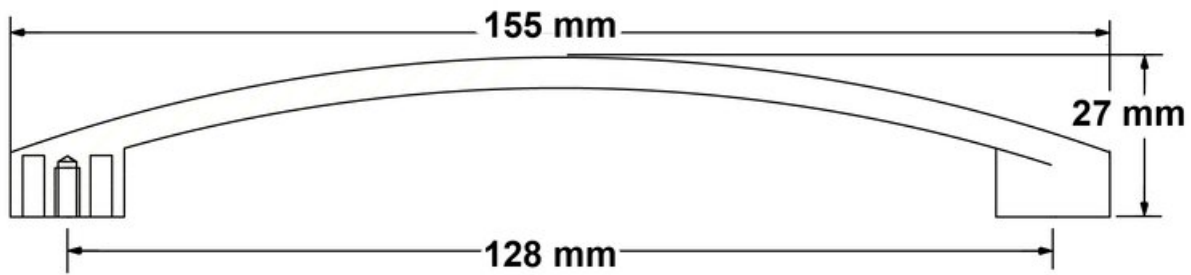

Technical Documents

View this product online at <https://marathonhardware.com/pd/9353-128-BSN>