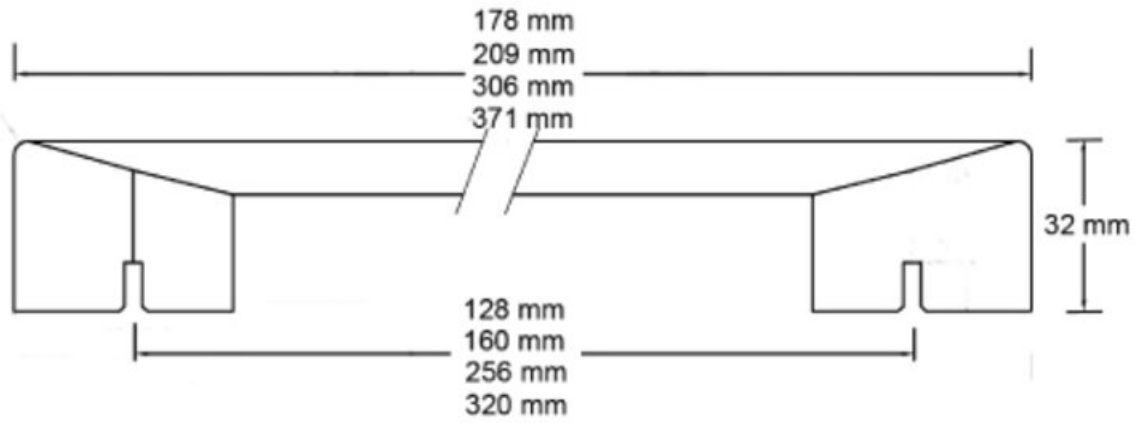

Technical Documents

View this product online at <https://marathonhardware.com/pd/9375-256-BNI>