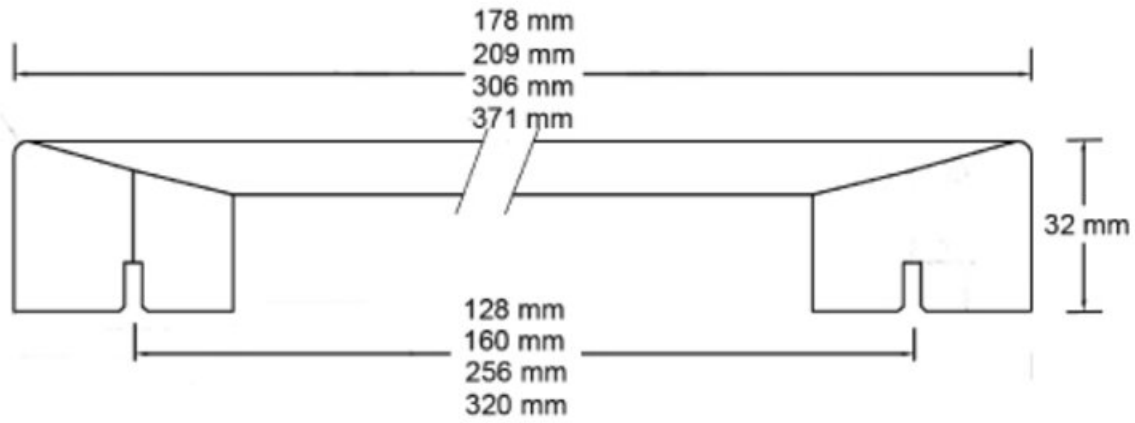

Technical Documents

View this product online at <https://marathonhardware.com/pd/9375-320-BNI>