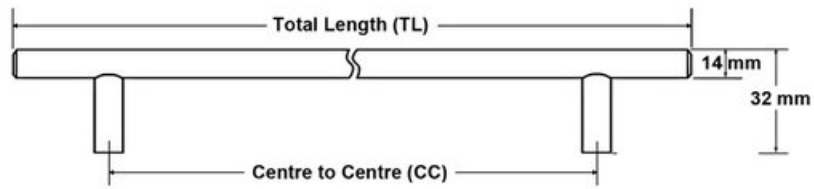

Technical Documents

<u>CC</u>	<u>TL</u>
96	160
128	208
192	272
256	336
320	400
416	496
480	560
544	624
640	720

View this product online at <https://marathonhardware.com/pd/9440-128-HSS>