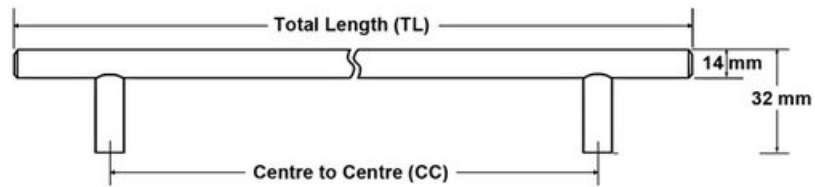

Technical Documents

<u>CC</u>	<u>TL</u>
96	160
128	208
192	272
256	336
320	400
416	496
480	560
544	624
640	720

View this product online at <https://marathonhardware.com/pd/9440-192-HSS>