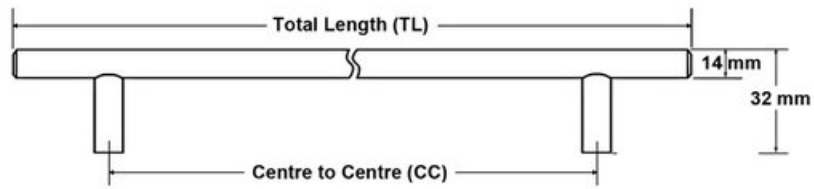

Technical Documents

<u>CC</u>	<u>TL</u>
96	160
128	208
192	272
256	336
320	400
416	496
480	560
544	624
640	720

View this product online at <https://marathonhardware.com/pd/9440-256-HSS>