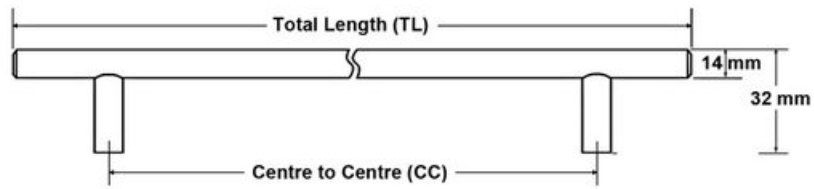

Technical Documents

<u>CC</u>	<u>TL</u>
96	160
128	208
192	272
256	336
320	400
416	496
480	560
544	624
640	720

View this product online at <https://marathonhardware.com/pd/9440-320-HSS>