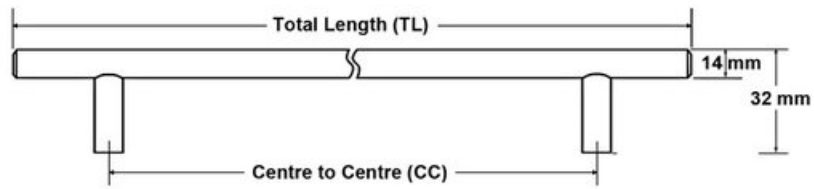

Technical Documents

<u>CC</u>	<u>TL</u>
96	160
128	208
192	272
256	336
320	400
416	496
480	560
544	624
640	720

View this product online at <https://marathonhardware.com/pd/9440-416-HSS>