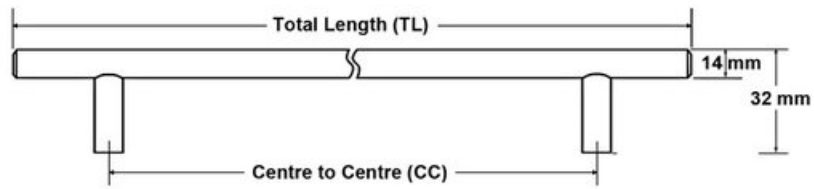

Technical Documents

<u>CC</u>	<u>TL</u>
96	160
128	208
192	272
256	336
320	400
416	496
480	560
544	624
640	720

View this product online at <https://marathonhardware.com/pd/9440-480-HSS>