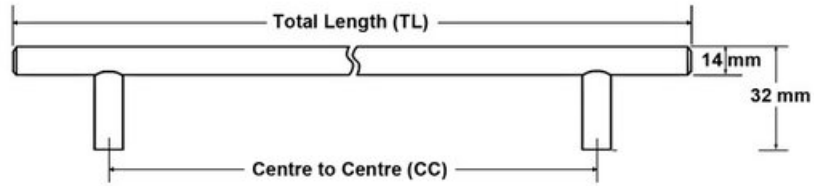

Technical Documents

<u>CC</u>	<u>TL</u>
96	160
128	208
192	272
256	336
320	400
416	496
480	560
544	624
640	720

View this product online at <https://marathonhardware.com/pd/9440-544-HSS>