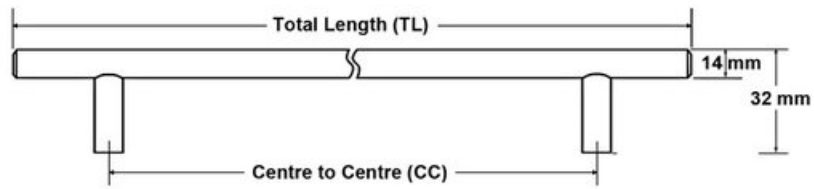

Technical Documents

<u>CC</u>	<u>TL</u>
96	160
128	208
192	272
256	336
320	400
416	496
480	560
544	624
640	720

View this product online at <https://marathonhardware.com/pd/9440-640-HSS>