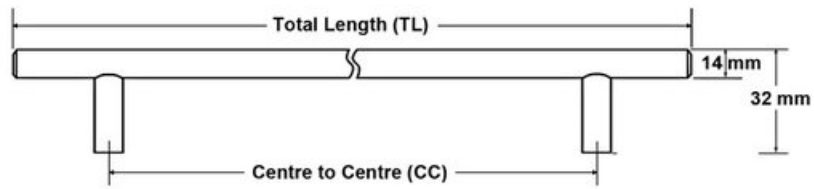

Technical Documents

<u>CC</u>	<u>TL</u>
96	160
128	208
192	272
256	336
320	400
416	496
480	560
544	624
640	720

View this product online at <https://marathonhardware.com/pd/9440-96-HSS>