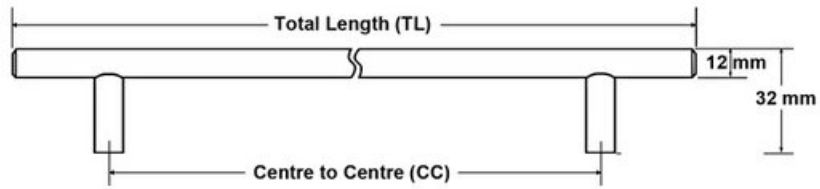

Technical Documents

CC	TL
96	160
128	208
160	240
192	272
256	336
320	400
416	496
480	560
544	624
640	720

View this product online at <https://marathonhardware.com/pd/9441-128-SSS>