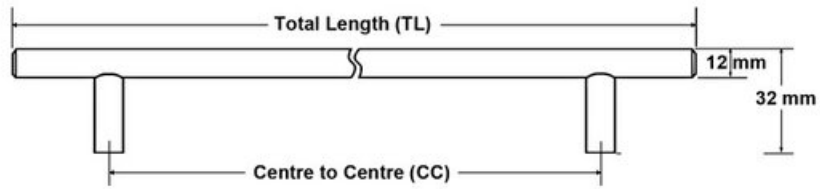

Technical Documents

CC	TL
96	160
128	208
160	240
192	272
256	336
320	400
416	496
480	560
544	624
640	720

View this product online at <https://marathonhardware.com/pd/9441-160-SSS>