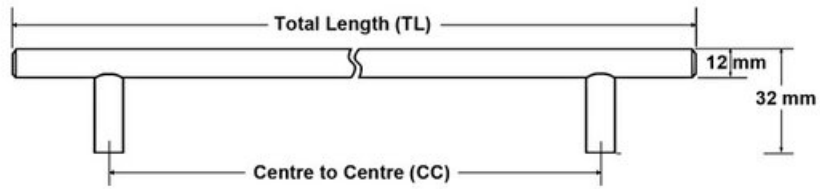

Technical Documents

CC	TL
96	160
128	208
160	240
192	272
256	336
320	400
416	496
480	560
544	624
640	720

View this product online at <https://marathonhardware.com/pd/9441-192-SSS>