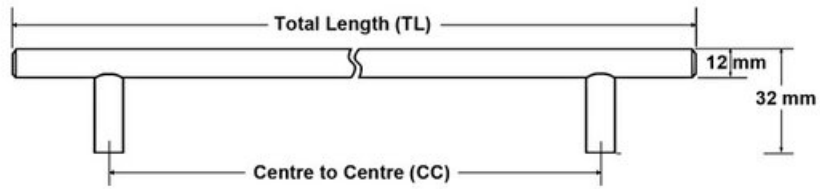

Technical Documents

CC	TL
96	160
128	208
160	240
192	272
256	336
320	400
416	496
480	560
544	624
640	720

View this product online at <https://marathonhardware.com/pd/9441-256-SSS>