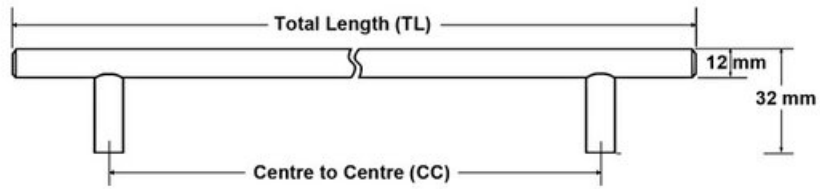

Technical Documents

CC	TL
96	160
128	208
160	240
192	272
256	336
320	400
416	496
480	560
544	624
640	720

View this product online at <https://marathonhardware.com/pd/9441-320-SSS>