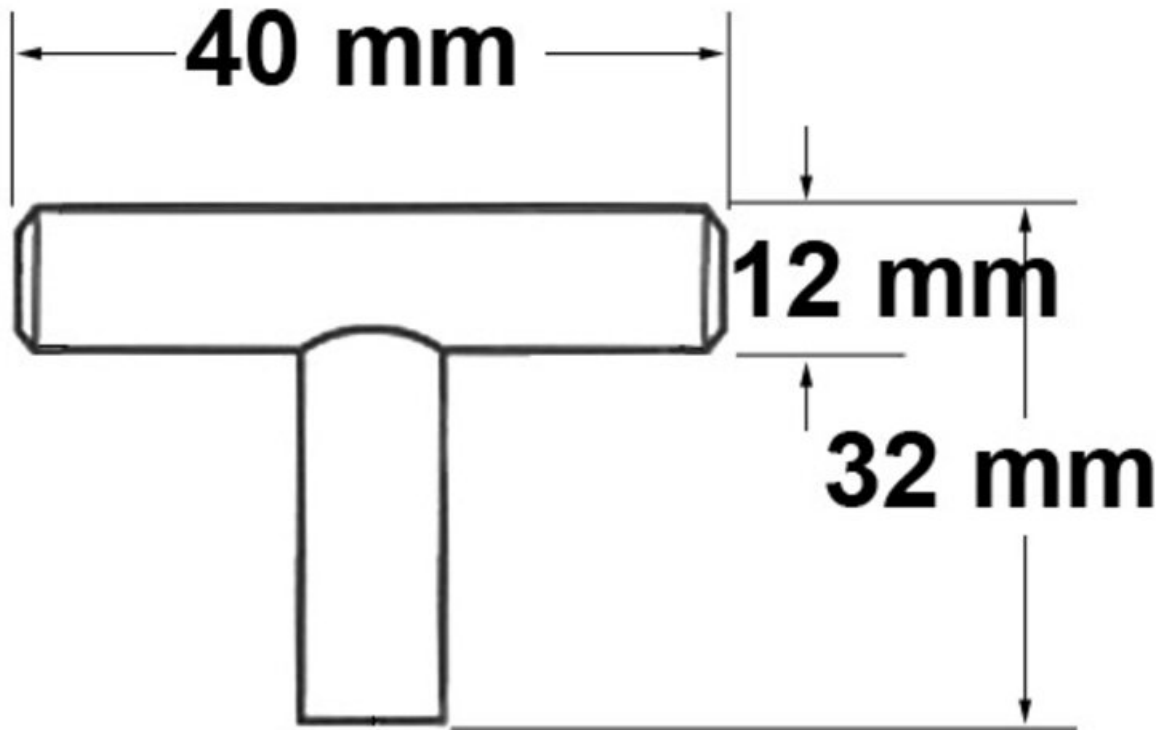

View this product online at <https://marathonhardware.com/pd/9441-40-SSS>