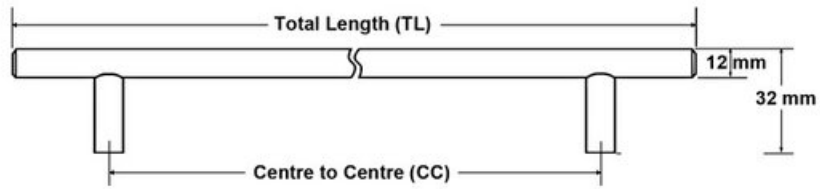

Technical Documents

CC	TL
96	160
128	208
160	240
192	272
256	336
320	400
416	496
480	560
544	624
640	720

View this product online at <https://marathonhardware.com/pd/9441-416-SSS>