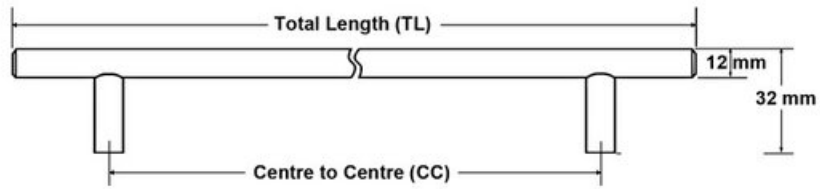

Technical Documents

CC	TL
96	160
128	208
160	240
192	272
256	336
320	400
416	496
480	560
544	624
640	720

View this product online at <https://marathonhardware.com/pd/9441-480-SSS>