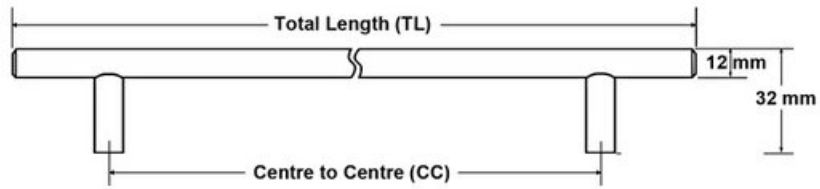

Technical Documents

CC	TL
96	160
128	208
160	240
192	272
256	336
320	400
416	496
480	560
544	624
640	720

View this product online at <https://marathonhardware.com/pd/9441-544-SSS>