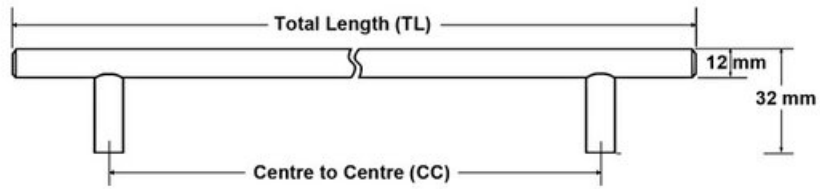

Technical Documents

CC	TL
96	160
128	208
160	240
192	272
256	336
320	400
416	496
480	560
544	624
640	720

View this product online at <https://marathonhardware.com/pd/9441-640-SSS>