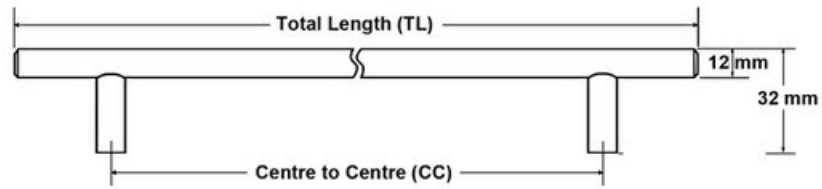

Technical Documents

CC	TL
96	160
128	208
160	240
192	272
256	336
320	400
416	496
480	560
544	624
640	720

View this product online at <https://marathonhardware.com/pd/9441-96-SSS>