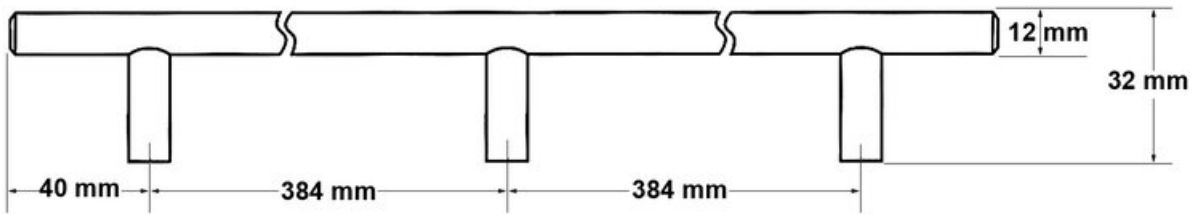

Technical Documents

View this product online at <https://marathonhardware.com/pd/9441-768-SSS>