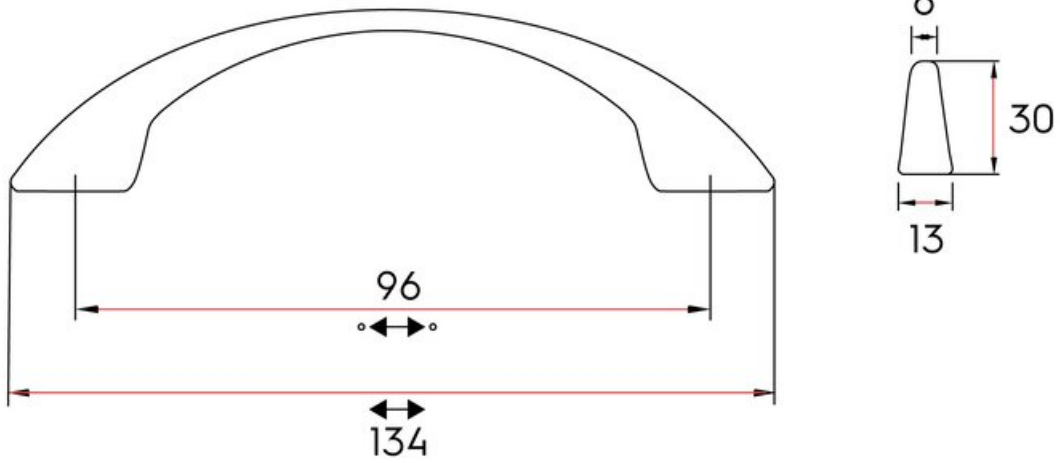

Technical Documents

View this product online at <https://marathonhardware.com/pd/9500-ACBH-D>