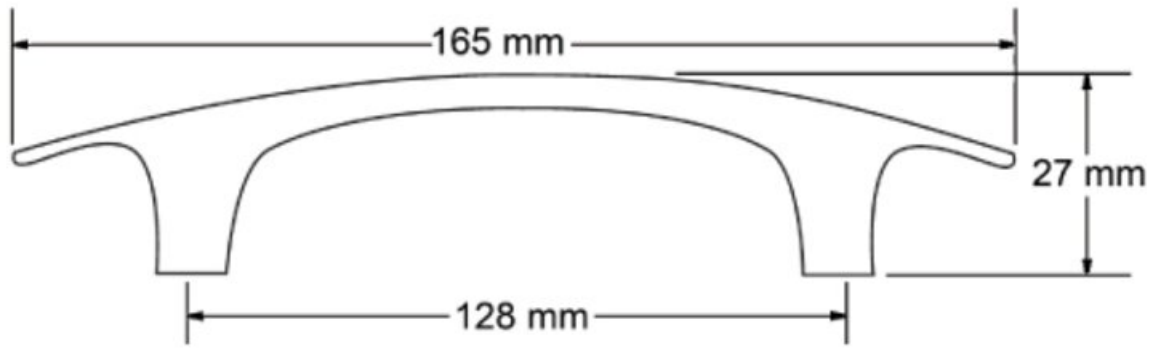

Technical Documents

View this product online at <https://marathonhardware.com/pd/9561-128-BNI>