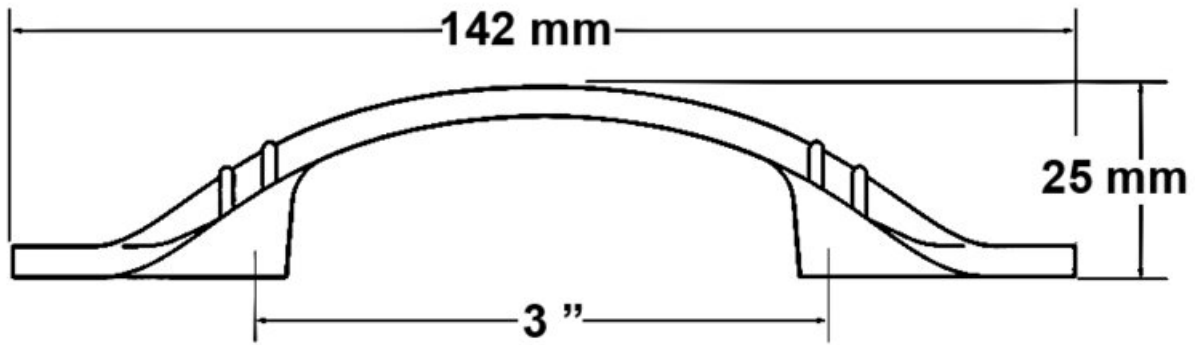

Technical Documents

View this product online at <https://marathonhardware.com/pd/9661-EOA-N>