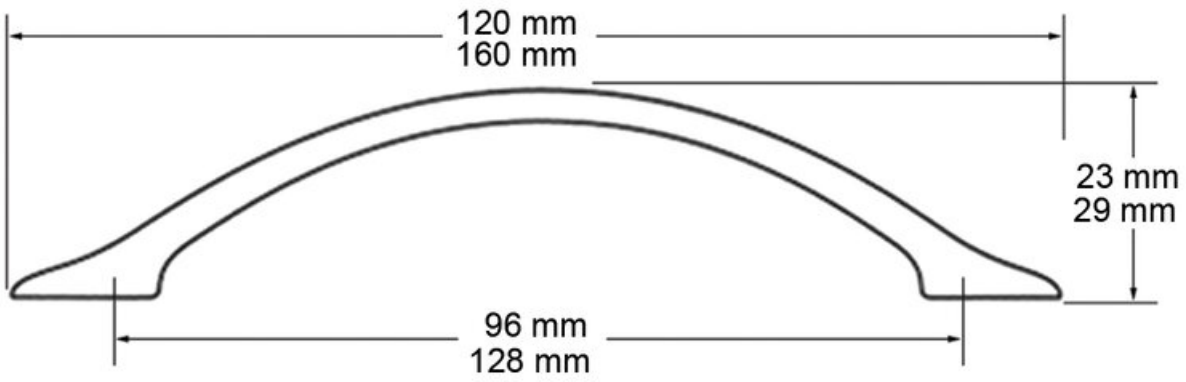

Technical Documents

View this product online at <https://marathonhardware.com/pd/9662-96-BN/>