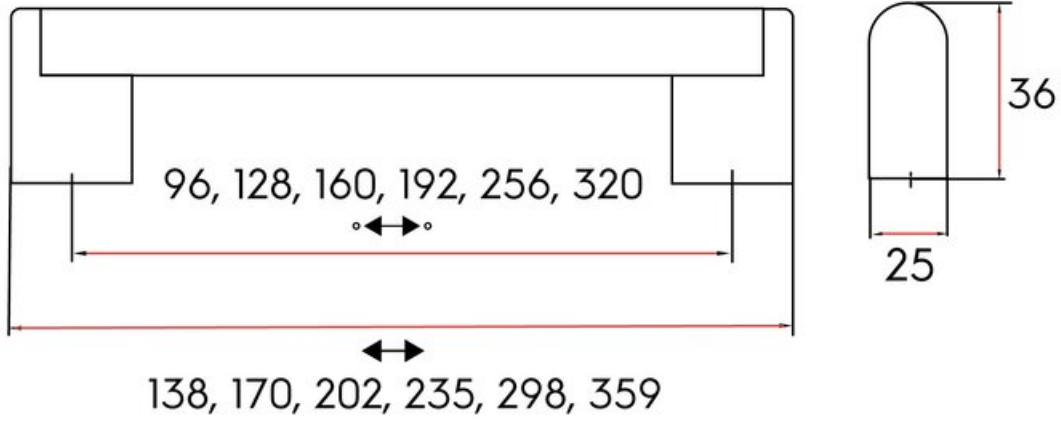

Technical Documents

View this product online at <https://marathonhardware.com/pd/9668-128-BSN>