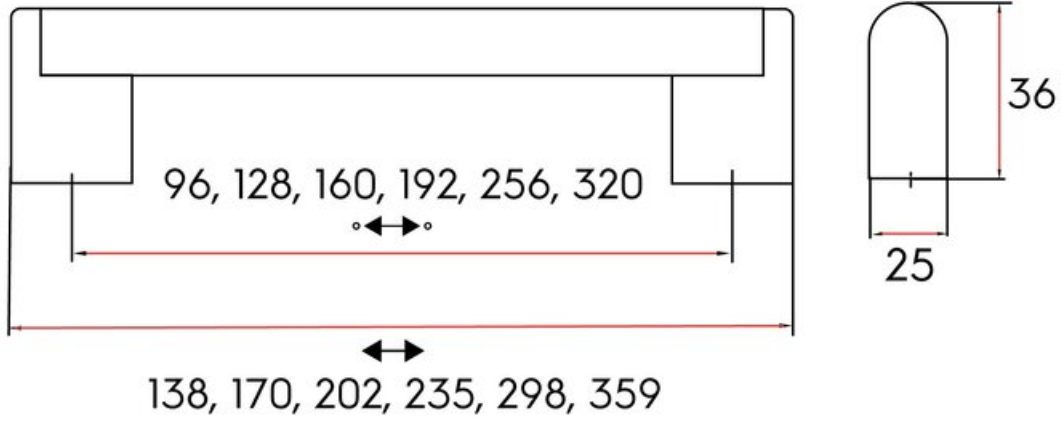

Technical Documents

View this product online at <https://marathonhardware.com/pd/9668-256-BSN>