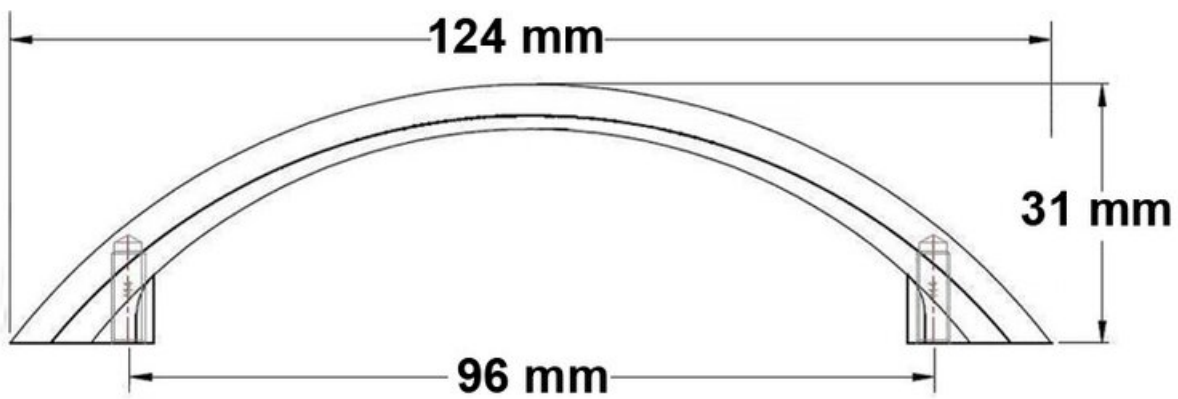

View this product online at <https://marathonhardware.com/pd/9775-BEOA>