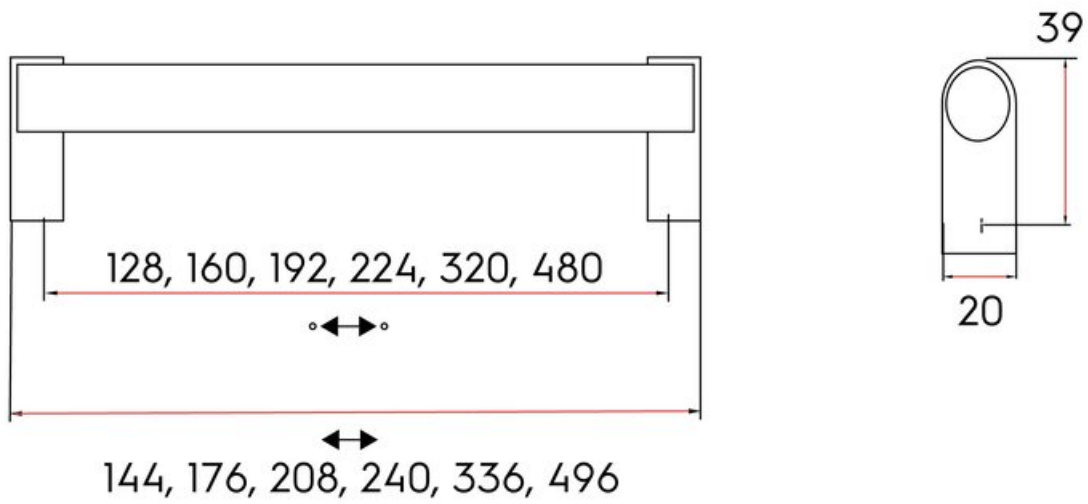

Technical Documents

View this product online at <https://marathonhardware.com/pd/9785-128-BSN>