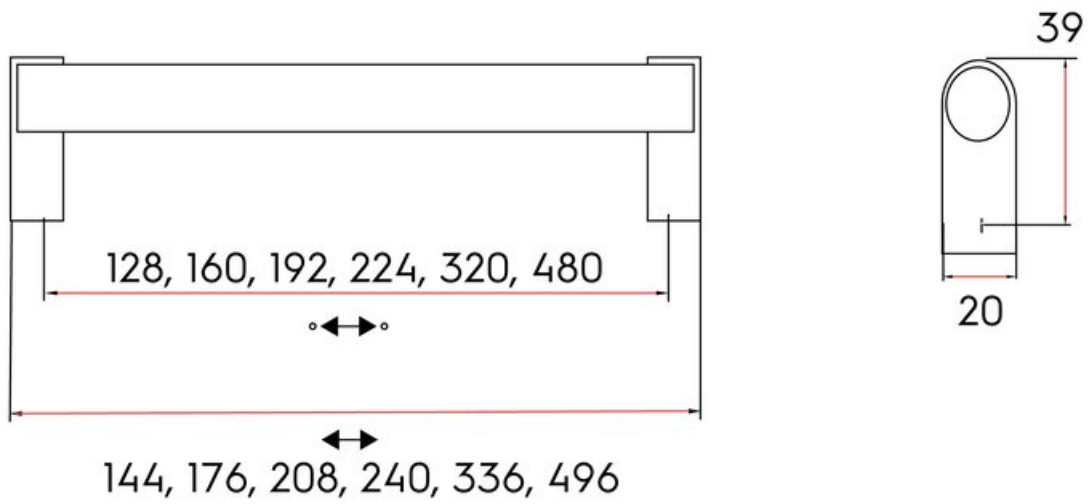

Technical Documents

View this product online at <https://marathonhardware.com/pd/9785-160-BSN>