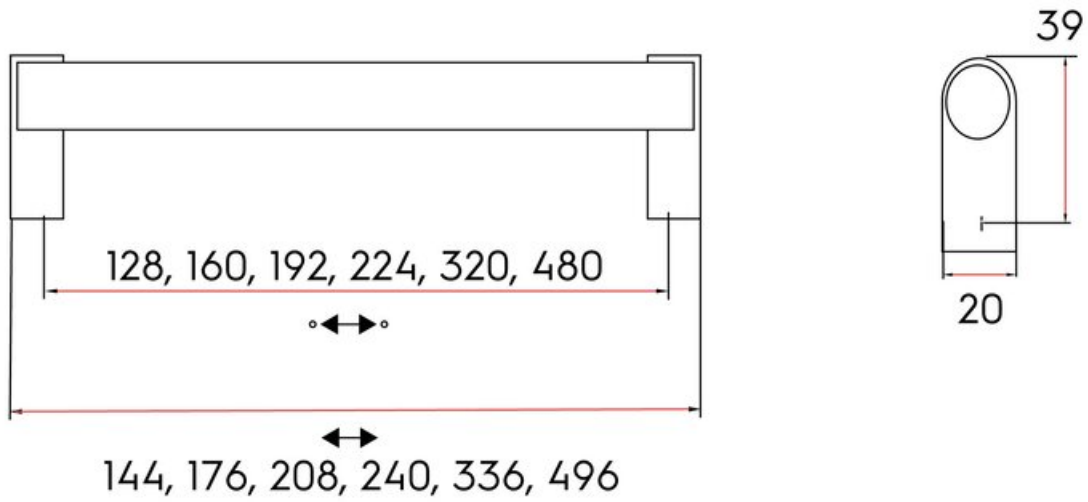

Technical Documents

View this product online at <https://marathonhardware.com/pd/9785-192-BSN>