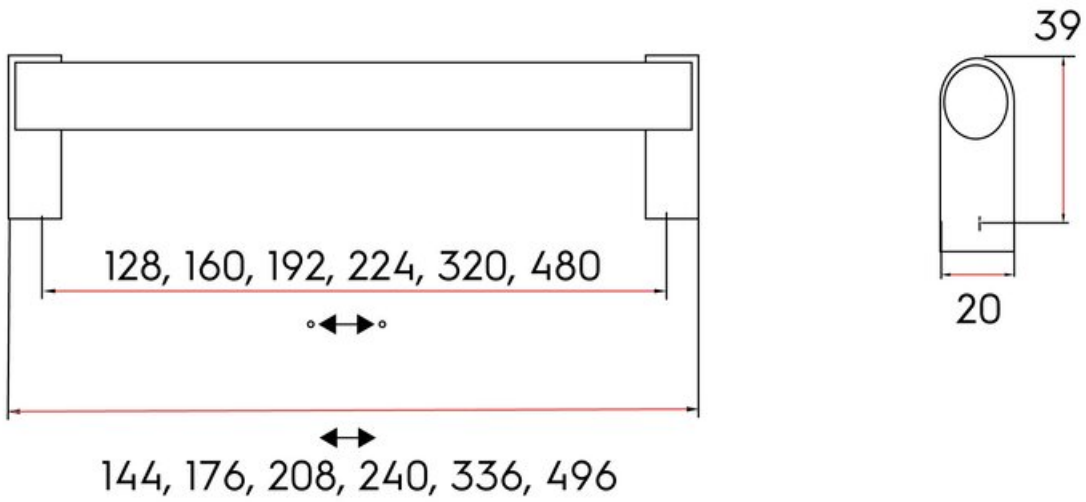

Technical Documents

View this product online at <https://marathonhardware.com/pd/9785-224-BSN>