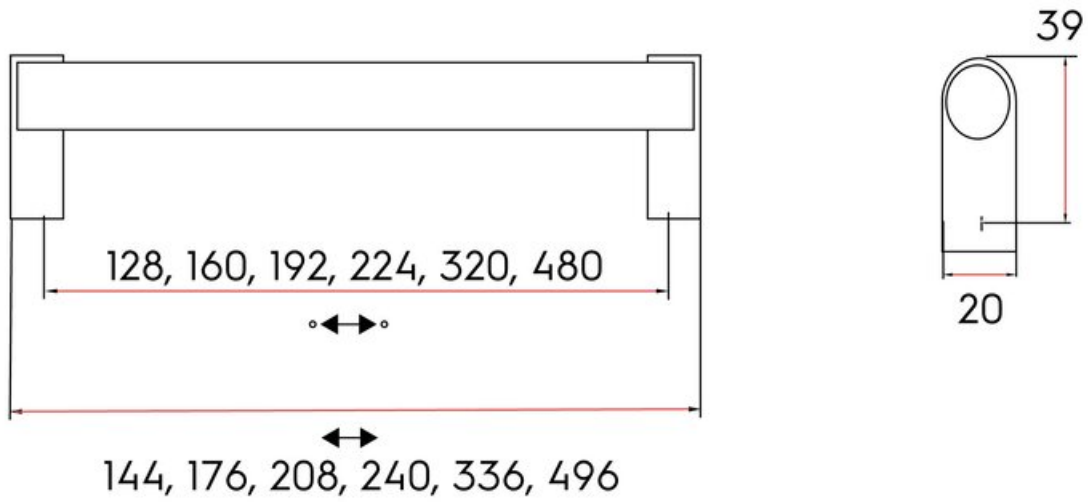

Technical Documents

View this product online at <https://marathonhardware.com/pd/9785-320-BSN>