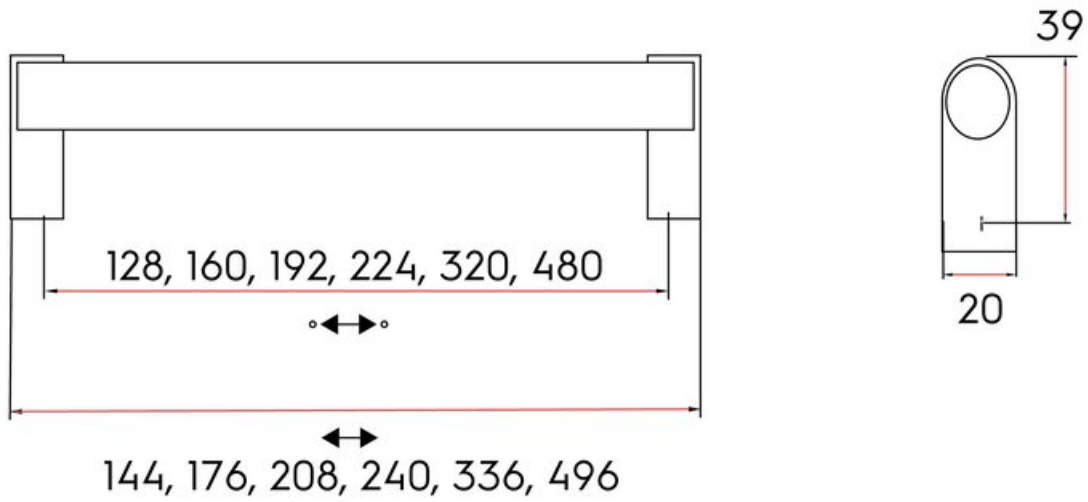

Technical Documents

View this product online at <https://marathonhardware.com/pd/9785-480-BSN>