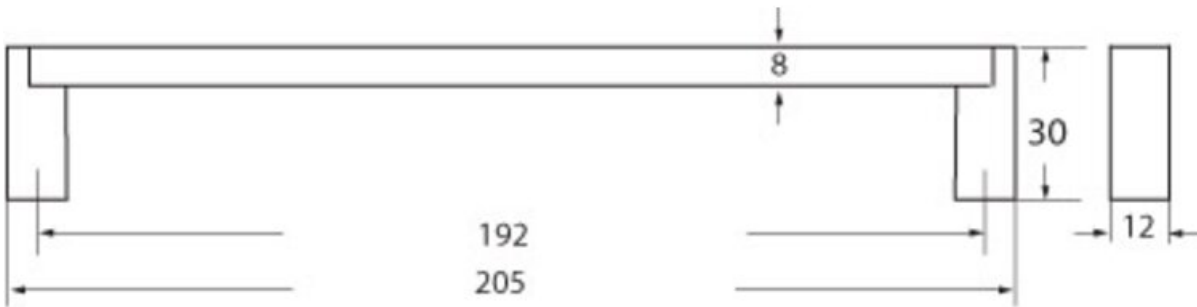

Technical Documents

View this product online at <https://marathonhardware.com/pd/9365-192-BSNPC>