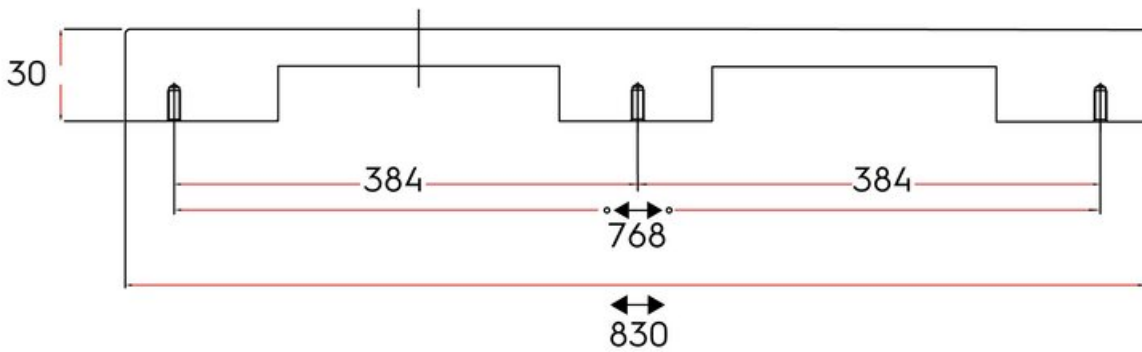

Technical Documents

View this product online at <https://marathonhardware.com/pd/9318-352-AEBNI>