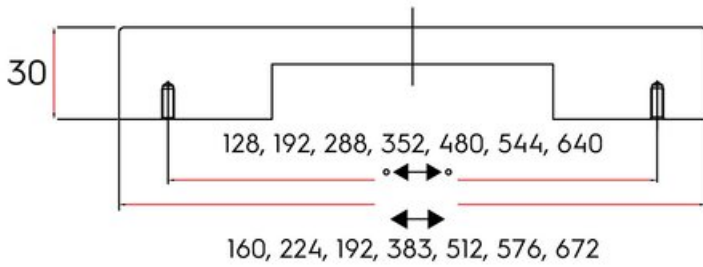

Technical Documents

View this product online at <https://marathonhardware.com/pd/9318-352-AEBNI>