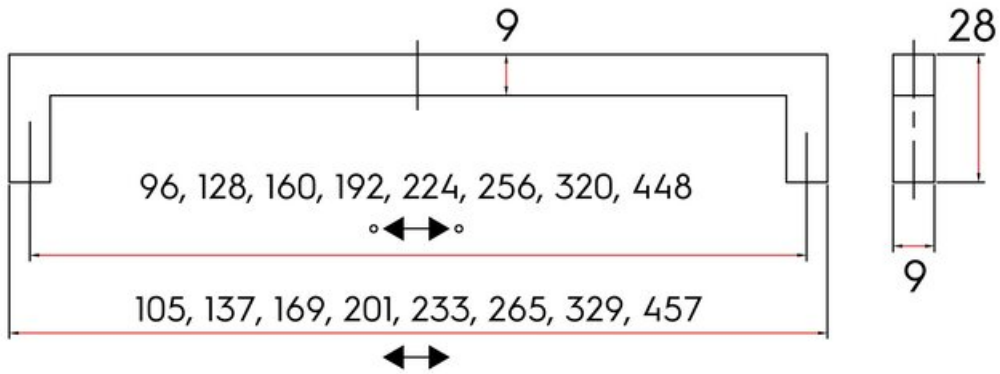

Technical Documents

View this product online at <https://marathonhardware.com/pd/9322-320-ACBH-D>