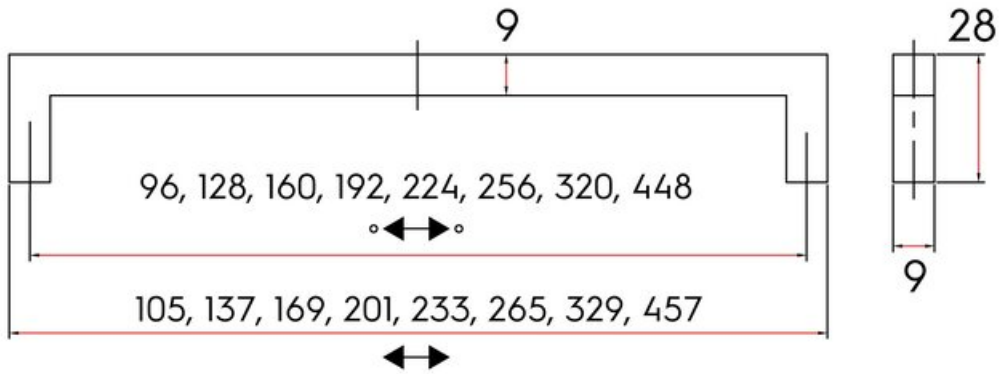

Technical Documents

View this product online at <https://marathonhardware.com/pd/9322-320-ASH-D>