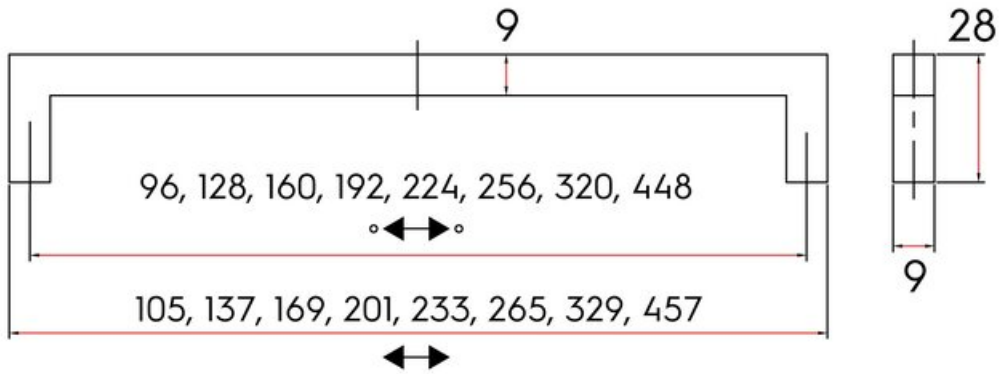

Technical Documents

View this product online at <https://marathonhardware.com/pd/9322-320-BSN>