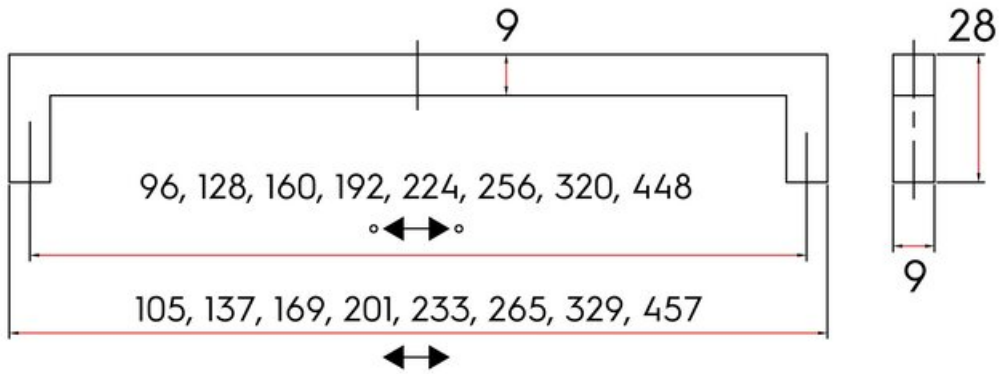

Technical Documents

View this product online at <https://marathonhardware.com/pd/9322-320-DBK>