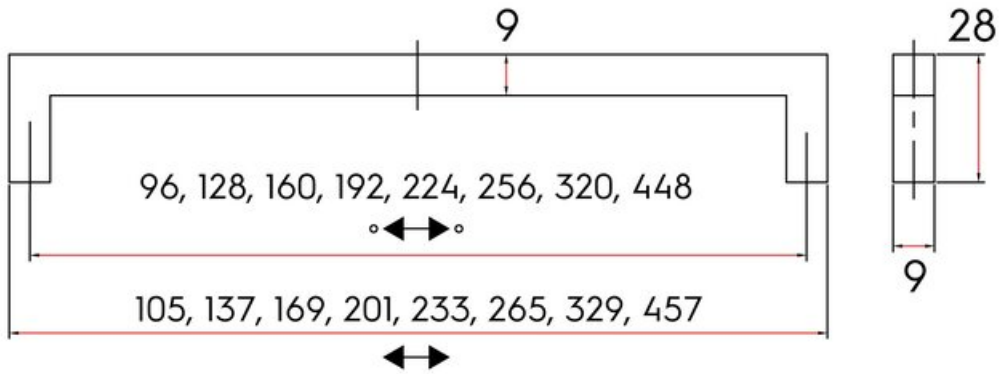

Technical Documents

View this product online at <https://marathonhardware.com/pd/9322-448-ACBH-D>