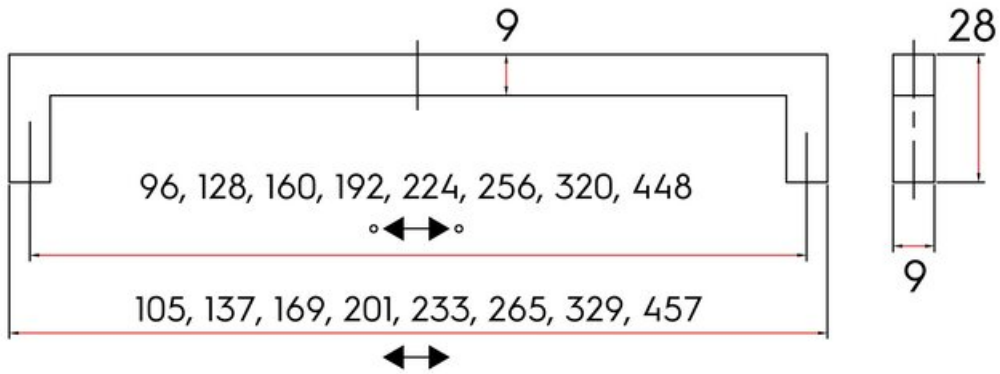

Technical Documents

View this product online at <https://marathonhardware.com/pd/9322-448-ASH-D>